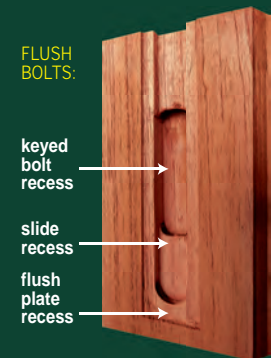

- 4481S
- 4481G
- 4481B

5

2

12

escutcheons as required for rose options only

8

lock + bolt morticing

Woodworkers provide a service to machine out lock pockets and flush bolt routings to suit our hardware only. Price does not include installation of the hardware but does cover the trenching for the lock body and plate as shown but NOT for the striker plate, cylinder or spindle holes which need to be done on site by others. This permits flexibility for both single and double sided hardware to be fitted on site to suit the application. When Woodworkers hardware is ordered a discount applies to the morticing as a package