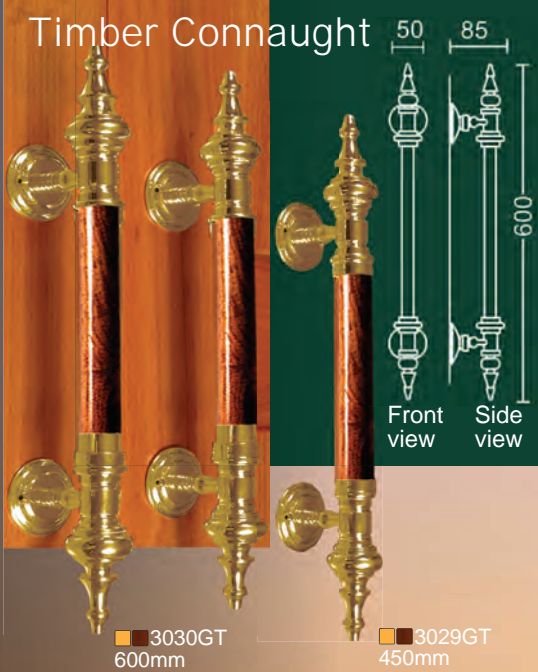

GOLD HANDLES

Timber Connaught