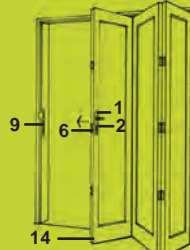

MULTIFOLD 1 WAY KIT

MULTIFOLD 1 WAY KIT