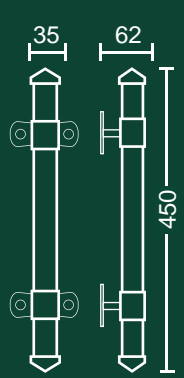

Front view Side view