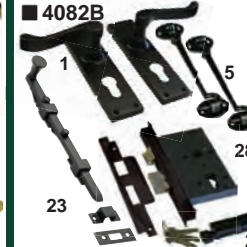

DOUBLE KIT - BLACK