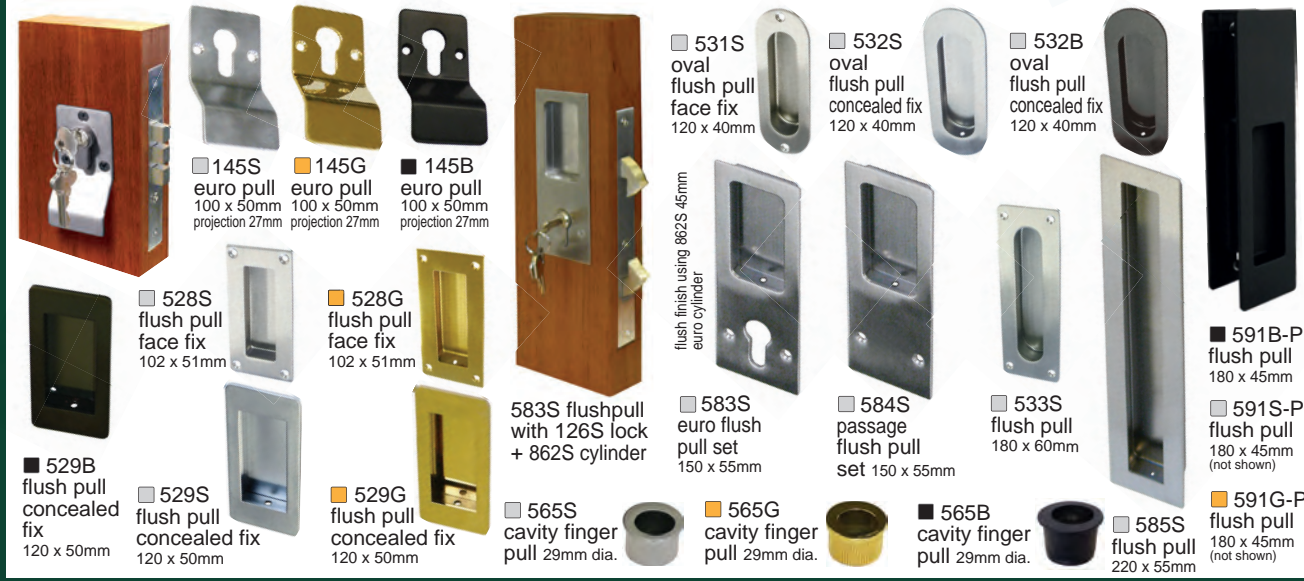

door stops + catches

cabin hooks

rack bolts

flush pulls

french door catches

refer to item code in current hardware pricelist for costings

door accessories

woodworkers door accessories

door accessories

studs + door decorators

- 515B 30mm black pyramid
- 516B 20mm square stud
- 518S 23mm satin dome
- 513S 22mm satin pyramid
- 514S 25mm satin pyramid
- 515S 30mm satin pyramid
- 519R 45mm rusty iron stud