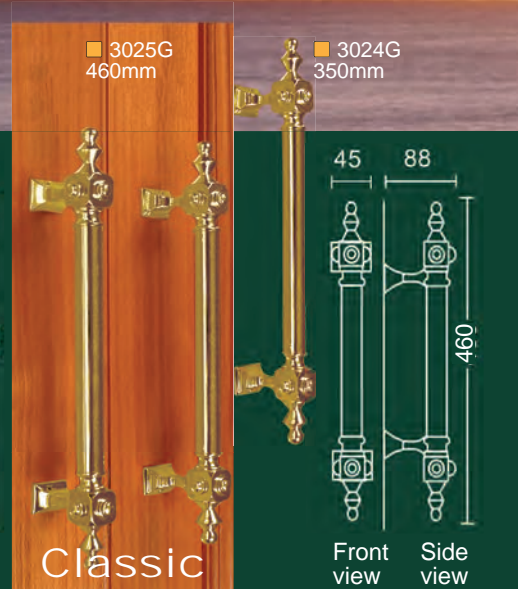

COPPER + PATINA HANDLES

■ 3006C/L
540mm
left handed
back to back
set only

PVD
Copper
Finish

■ 3006C/R
540mm
right handed
back to back
set only

Front view
Side view

■ 3123C/L
450mm
left handed
back to back
set only