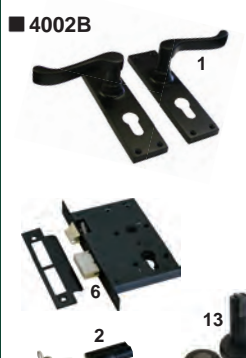

SINGLE ENTRY LEVER KIT - BLACK