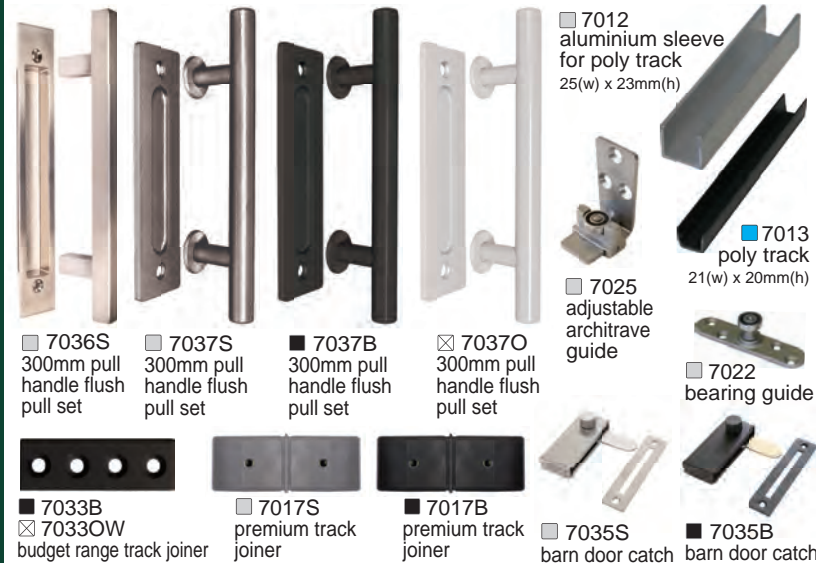

Granada

Front view
Side view

■ 3146S
487mm

Granada on Plate

Front view
Side view

■ 3147S
380mm

see our roller locks selection
suitable for use with
presentation pull handles.

□ 3108SXB
600mm
back to back
set only

stainless steel kit components

black powdercoat kit components

budget range - 40kg

Suitable for single door operation. Kits sold with 2m long track only. Hanging hardware available in black or off-white. For internal use only on doors 35-45mm thick.

Please note all off white tracks and accessories come with black wheels and fixings standard

barn door accessories

internal bifold range - 40kg

door hardware

woodworkers door lock guide

ROLLER LOCKS

Roller locks restrain a door with a spring mounted roller shaped latch rather than a conventional wedge type latch that requires mechanical retraction. This allows the use of presentation pull handles (as no knob or lever is required) giving a contemporary uncluttered look. Like other locks there is an independent dead bolt to totally lock the door when required. Roller locks are available only with euro cylinder mechanisms and can be used in rebated door or single door applications.

EURO LATCH LOCKS

These are high security locks used on external doors suitable for modern euro cylinders. You can choose either a double-ended cylinder (where a key can be used from either end) or a thumb-turn cylinder (key for outside, thumb turn inside). They are morticed into the door stile so the lock mechanism is concealed from view. Euro cylinders can be masterkeyed as necessary to allow different access levels.