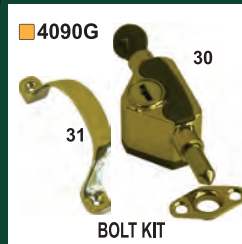

CASEMENT WINDOW KIT - GOLD