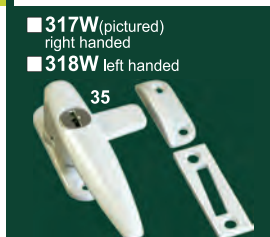

HOPPER WINDOW KIT - WHITE