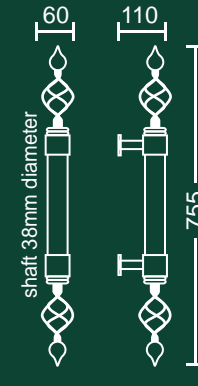

□ ■ 3111ST
450mm
back to back
set only

Front view
Side view

■ 3106S
600mm

Skittle

□ 3104S
450mm

Front view
Side view

□ 3144S
755mm

Czar Silver