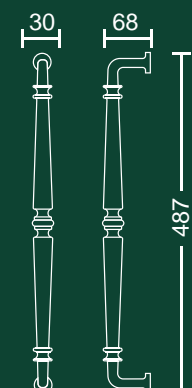

Front view Side view