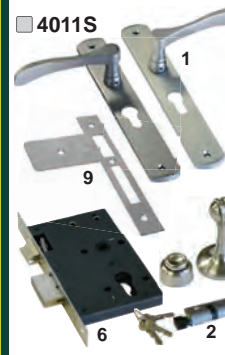

1 WAY KIT - SILVER