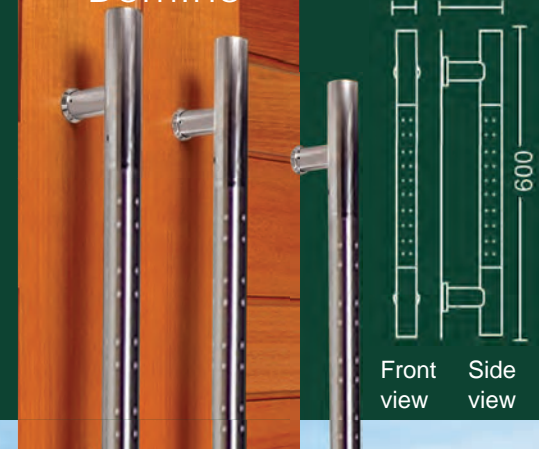

SATIN SILVER HANDLES

The Helio Range

- 3052S 1500mm back to back set only
- 3049S 1200mm back to back set only
- 3045S 900mm back to back set only
- 3039S 450mm

also available

- 3054S 1800mm back to back set only
- 3056S 2000mm back to back set only

See our Helio Discounted Bundle Buy details on pg 17

Helio handles also available in 316 marine grade SS

- 3041S 450mm
- 3043S 600mm
- 3047S 900mm

WHAT'S THE DIFFERENCE BETWEEN 304 STAINLESS STEEL AND 316 MARINE GRADE?

316 Marine Grade has higher chromium content making it more resistant to discolouration. However all stainless steel can develop tea stain unless cleaned and waxed regularly. See FAQ 9 on our website for more information.

- 3023S 1200mm back to back set only

Helio

- 3037S 300mm

- 3042S 600mm

- 3021S 410mm back to back set only

- 3022S 560mm back to back set only

Offset Helio

- 3057S 450mm back to back set only

- 3059S 600mm back to back set only

Other sizes available

- 3061S 900mm back to back set only
- 3063S 1200mm back to back set only
- 3065S 1500mm back to back set only
- also available in 316 marine grade SS
- 3058S 450mm back to back set only
- 3060S 600mm back to back set only
- 3062S 900mm back to back set only

Domino

- 3034S 450mm

- 3035S 600mm

- 3019S 600mm back to back set only

Cavus handles only available in 316 marine grade SS

- 3017S 450mm back to back set only

- 3088S 590mm

Front view Side view

silver is uniquely contemporary...