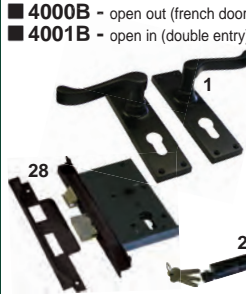

FRENCH DOOR / DOUBLE ENTRY LEVER KIT - BLACK