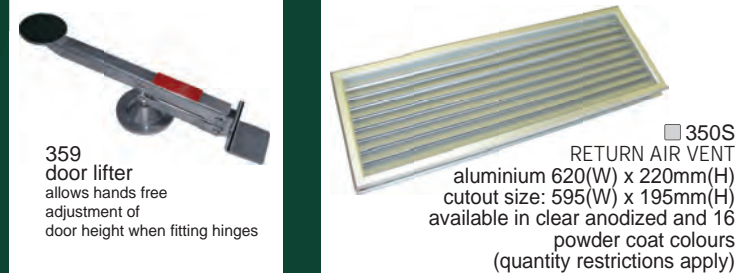

woodworkers louvre galleries + accessories

louvre galleries

number of blades	gallery height	handle quantity
3	292mm	1
4	381mm	1
5	470mm	1
6	559mm	1
7	648mm	1
8	737mm	2
9	826mm	2
10	914mm	2
11	1003mm	2
12	1092mm	2
13	1181mm	2
14	1270mm	2
15	1359mm	3
16	1448mm	3
17	1537mm	3
18	1626mm	3
19	1715mm	3
20	1803mm	3
21	1892mm	3
22	1981mm	4
23	2070mm	4
24	2159mm	4
25	2248mm	4
26	2337mm	4
27	2426mm	4
28	2515mm	4
29	2604mm	5
30	2693mm	5

add 6mm to heights for weatherstrip

number of blades	gallery height	handle quantity
2	305mm	1
3	445mm	1
4	584mm	1
5	724mm	1
6	864mm	1
7	1003mm	2
8	1143mm	2
9	1283mm	2
10	1422mm	2
11	1562mm	2
12	1702mm	2
13	1842mm	3
14	1981mm	3
15	2121mm	3
16	2261mm	3
17	2401mm	3
18	2540mm	3
19	2680mm	4
20	2820mm	4

■ 372B □ 372W 152mm adjustable louvre galleries

number of blades	gallery height	handle quantity
2	305mm	1
3	445mm	1
4	584mm	1
5	724mm	1
6	864mm	1
7	1003mm	2
8	1143mm	2
9	1283mm	2
10	1422mm	2
11	1562mm	2
12	1702mm	2
13	1842mm	3
14	1981mm	3
15	2121mm	3
16	2261mm	3
17	2401mm	3
18	2540mm	3
19	2680mm	4
20	2820mm	4

add 6mm to heights for weatherstrip

NOTES

- All controls are on the left hand gallery as standard. Right hand controls available to order.
- Maximum 7 blades per control on 102mm galleries and 6 blades on 152mm galleries.
- Key locking option available at additional cost.
- Glass louvre galleries take 152 x 6mm or 102 x 6mm polished edge glass blades.
- Timber louvre galleries are available that accept 102 x 13.5mm or 152 x 13.5mm profile timber blades.
- Standard colours are black, pearl white + silver anodised.

spirals + pulleys