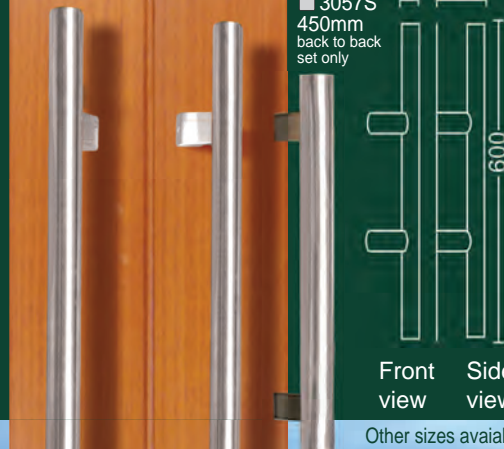

- 3023S 1200mm back to back set only

Helio

- 3037S 300mm

- 3042S 600mm

- 3021S 410mm back to back set only

- 3022S 560mm back to back set only

Offset Helio

- 3057S 450mm back to back set only