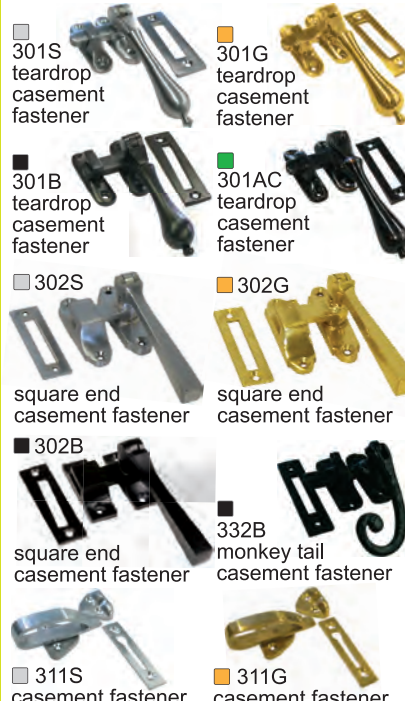

non-keyed catches

301S teardrop casement fastener

301B teardrop casement fastener

302S square end casement fastener

302B square end casement fastener

311S casement fastener

301G teardrop casement fastener

301AC teardrop casement fastener

302G square end casement fastener

332B monkey tail casement fastener

311G casement fastener