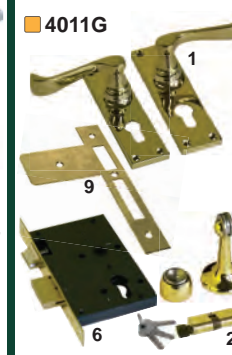

1 WAY KIT - GOLD