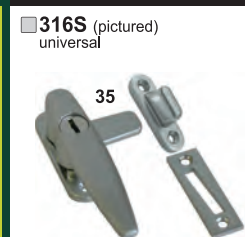

HOPPER WINDOW KIT - SILVER