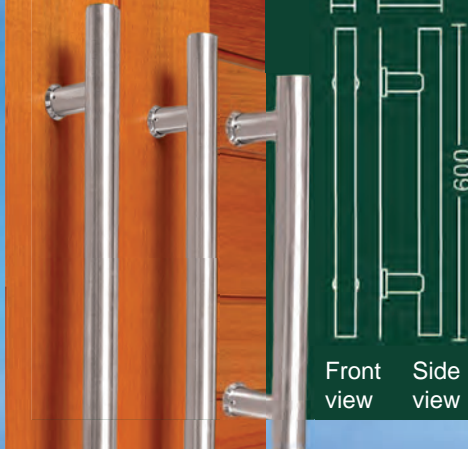

SATIN SILVER HANDLES

The Helio Range

- 3052S 1500mm back to back set only
- 3049S 1200mm back to back set only
- 3045S 900mm back to back set only
- 3039S 450mm

also available

- 3054S 1800mm back to back set only
- 3056S 2000mm back to back set only

See our Helio Discounted Bundle Buy details on pg 17

Helio handles also available in 316 marine grade SS

- 3041S 450mm
- 3043S 600mm
- 3047S 900mm

WHAT'S THE DIFFERENCE BETWEEN 304 STAINLESS STEEL AND 316 MARINE GRADE?

316 Marine Grade has higher chromium content making it more resistant to discolouration. However all stainless steel can develop tea stain unless cleaned and waxed regularly. See FAQ 9 on our website for more information.

- 3023S 1200mm back to back set only

Helio

- 3037S 300mm

- 3042S 600mm

- 3021S 410mm back to back set only

- 3022S 560mm back to back set only

Offset Helio

- 3057S 450mm back to back set only

- 3059S 600mm back to back set only

Other sizes available

- 3061S 900mm back to back set only
- 3063S 1200mm back to back set only
- 3065S 1500mm back to back set only
- also available in 316 marine grade SS
- 3058S 450mm back to back set only
- 3060S 600mm back to back set only
- 3062S 900mm back to back set only

Domino

- 3034S 450mm

- 3035S 600mm

- 3019S 600mm back to back set only

Cavus handles only available in 316 marine grade SS

- 3017S 450mm back to back set only

- 3088S 590mm

Front view Side view

silver is uniquely contemporary...