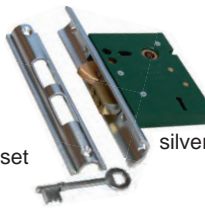

- 130B astragal sliding lock 45mm backset

[JACKSON]

- 131B astragal sliding lock 60mm backset

skeleton key astragal locks

- 186S 45mm backset astragal sliding lock

silver

- 187S 60mm backset astragal sliding lock