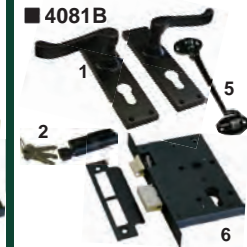

SINGLE KIT - BLACK