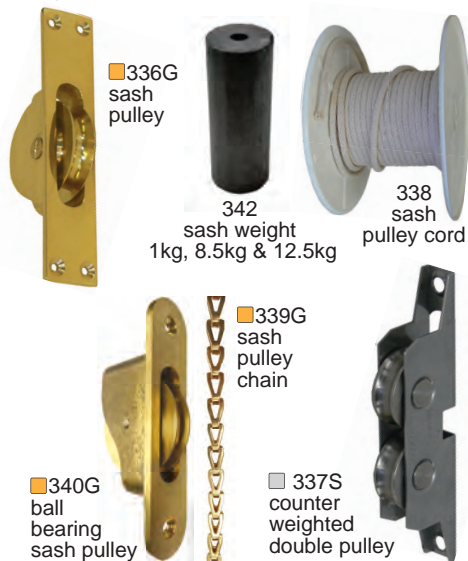

spiral number	body length	spiral number	body length
361 - 20	320mm	361 - 48	725mm
361 - 22	345mm	361 - 410	750mm
361 - 26	395mm	361 - 50	775mm
361 - 28	420mm	361 - 52	800mm
361 - 30	470mm	361 - 54	830mm
361 - 32	495mm	361 - 56	855mm
361 - 34	525mm	361 - 58	880mm
361 - 36	550mm	361 - 510	905mm
361 - 38	575mm	361 - 60	930mm
361 - 310	600mm	361 - 62	955mm
361 - 40	625mm	361 - 64	980mm
361 - 42	650mm	361 - 68	1030mm
361 - 44	675mm	361 - 70	1085mm
361 - 46	700mm	361 - 72	1110mm

Heavy duty Schlegel spiral balances are also available in white and black which are custom made for specific weights. They are POA and have extended lead times