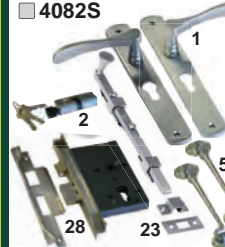

DOUBLE KIT - SILVER