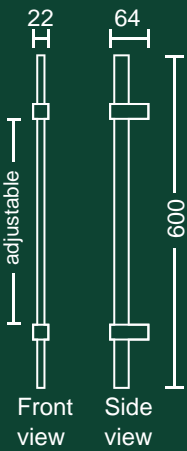

Granada

Front view
Side view

■ 3146S
487mm

Granada on Plate

Front view
Side view

■ 3147S
380mm

see our roller locks selection
suitable for use with
presentation pull handles.

□ 3108SXB
600mm
back to back
set only

□ ■ 3111ST
450mm
back to back
set only

Front view
Side view

■ 3106S
600mm

Skittle

□ 3104S
450mm

Front view
Side view

□ 3144S
755mm

Czar Silver

Front view
Side view

Finesse

■ 3036S
600mm
back to back set only
adjustable

Sizzle

■ 3102S/L
545mm

■ 3102S/R
545mm

□ 3151S
645mm (width 40mm)
back to back set only
also available
□ 3150S
450mm (width 30mm)
back to back set only