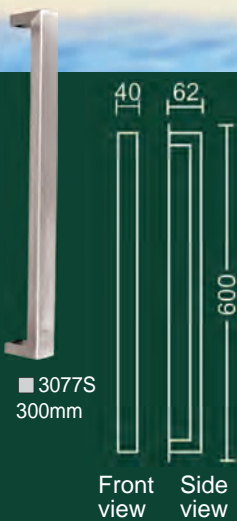

also available in
316 marine grade SS
□ 3079S 300mm
□ 3082S 600mm

Front view Side view

■ 3077S
300mm

Olympus

Front view Side view

■ 3090S
530mm

see our roller locks selection
suitable for use with
presentation pull handles.