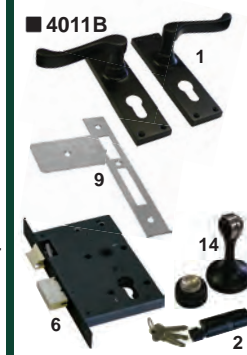

1 WAY KIT - BLACK