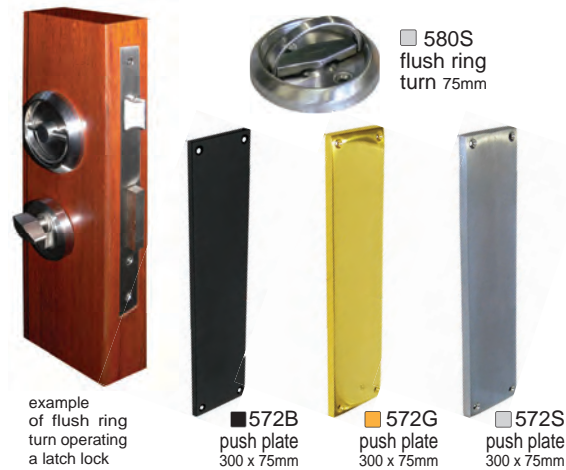

woodworkers gate hardware

gate hardware

cavity units

pushes

gate hardware

refer to item code in current hardware pricelist for costings