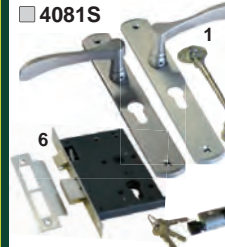

SINGLE KIT - SILVER