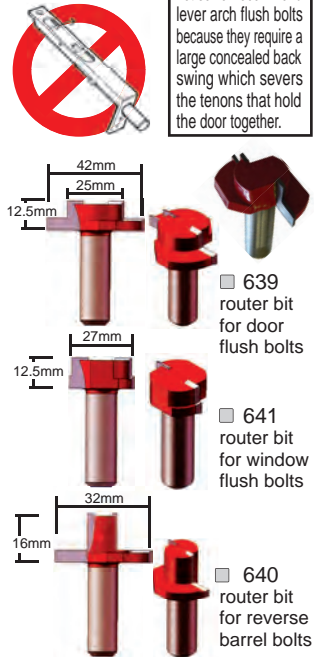

woodworkers door accessories

router bits

DO NOT USE lever arch flush bolts

WARNING

Woodworkers does not sell or recommend lever arch flush bolts because they require a large concealed back swing which severs the tenons that hold the door together.