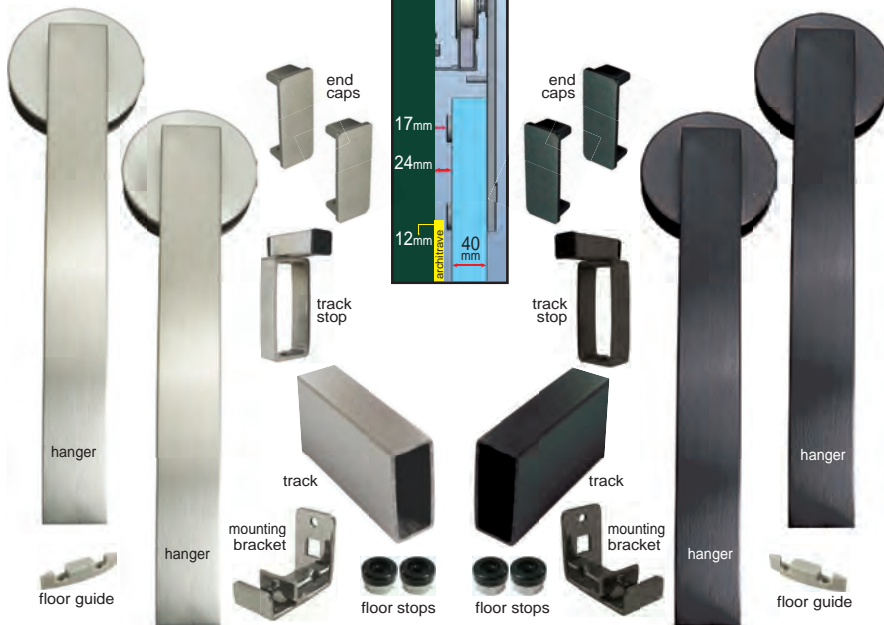

stainless steel kit components

black powdercoat kit components