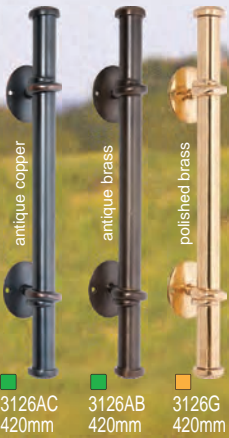

3126AC 420mm
3126AB 420mm
3126G 420mm