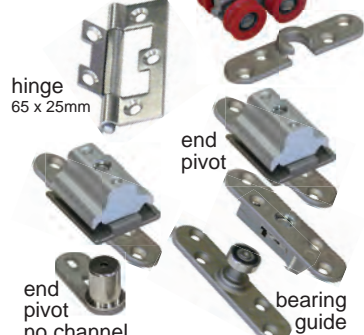

woodworkers bifold hardware

internal bifolds

7010
sold in 2, 3, 4 and 6m lengths
Brio
BRIO SHUTTER FOLD 25
BIFOLD DOORS
• max height : 2400mm
• max width : 900mm
• max weight : 25kg/door
• door thickness : min 35mm
• internal use only
suitable for up to 6 leaves
pivoted to each side of an
opening available in
• 2 door, 4 door + 6 door packs
• 2 door no channel pack

7014
100 profile top track
41(w) x 30mm(h)
7012
aluminium sleeve
for poly track
25(w) x 23mm(h)
7013
poly track
21(w) x 20mm(h)

398
**pleated screen
repair kit**