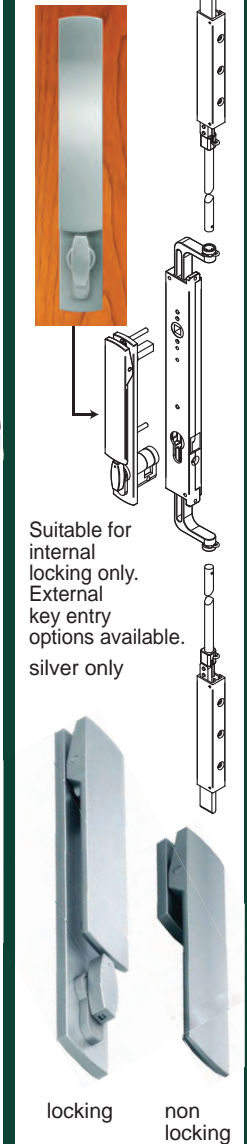

Suitable for
internal
locking only.
External
key entry
options available.
silver only