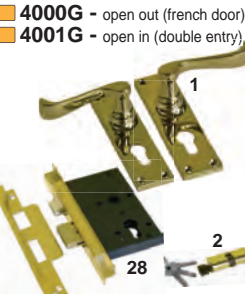

FRENCH DOOR / DOUBLE ENTRY LEVER KIT - GOLD