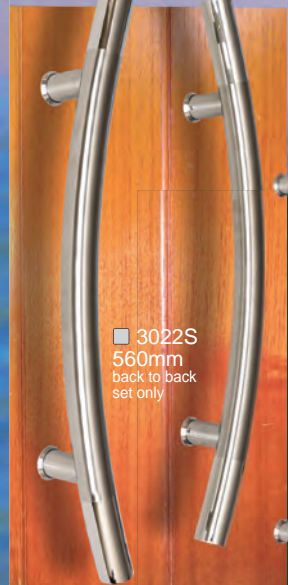

- 3023S 1200mm back to back set only

Helio

- 3037S 300mm

- 3042S 600mm

- 3021S 410mm back to back set only

- 3022S 560mm back to back set only

Offset Helio

- 3057S 450mm back to back set only