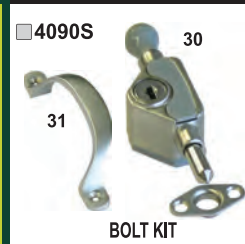

CASEMENT WINDOW KIT - SILVER