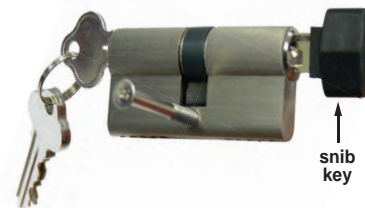

extended strikes

48CC STRIKE TO SUIT 140MM FRAME	
 114S universal handing	 114G universal handing
48CC STRIKE TO SUIT 160MM FRAME	
 116S/L left hand	 116S/R right hand
 116G/L left hand	 116G/R right hand
85CC STRIKE TO SUIT 140MM FRAME	
 118S universal handing	 118G universal handing
85CC STRIKE TO SUIT 160MM FRAME	
 119S/L left hand	 119S/R right hand
 119G/L left hand	 119G/R right hand
JACKSON STRIKE TO SUIT 140MM FRAME	
 120S universal handing	 120G universal handing
JACKSON STRIKE TO SUIT 160MM FRAME	
 121S universal handing	 121G universal handing
UNIVERSAL STRIKE TO SUIT 160MM FRAME	
 122S universal handing	 122G universal handing

euro cylinders

what's so special about woodworkers
dual function double euro cylinders?

single cylinder

- 860S 40mm
- 860G 40mm

double cylinder

- 862S 45mm

double cylinder dual function

- 863S 65mm
- 863G 65mm
- 863B 65mm
- 863AC 65mm no snib key
- 865S 80mm
- 865G 80mm
- 865B 80mm
- 869S 100mm no snib key
- 869G 100mm no snib key
- 869B 100mm no snib key

single thumbturn cylinder

- 861S 40mm
- 861G 40mm

thumbturn double cylinders

- 864S 65mm
- 864G 65mm
- 864B 60mm
- 866S 80mm
- 866G 80mm

double cylinders not dual function

- 868S 90mm
- 868B 90mm

Most insurance companies insist on a deadlock on all entries to a house. Conventional cylinders can only be operated from one side at a time however. If you leave a key in one side of the cylinder you can't open the lock from the other side so now you're locked out!

With a dual function cylinder however, keys operate from both sides independantly allowing the inside key to act as a temporary turnsnib for convenience. This turnsnib capability makes access easy when you're at home and can be quickly removed to comply with insurance deadlock requirements when you're out. Dual function euro cylinders are a great design innovation and are included in all standard Woodworkers entry hardware kits.

escutcheons

 148S 55mm	 146S screw on 53mm	 147S push on 53mm	 172S rim lock	 149S jackson 45 x 19mm	 150AS antique silver 49mm
 152B pointed	 146G screw on 53mm	 147G push on 53mm	 172G rim lock	 149G jackson 45 x 19mm	 151B scalloped
 148B 52mm	 146B screw on 53mm	 147AC push on 53mm	 172B rim lock	 149B jackson 45 x 19mm	 150B round 49mm