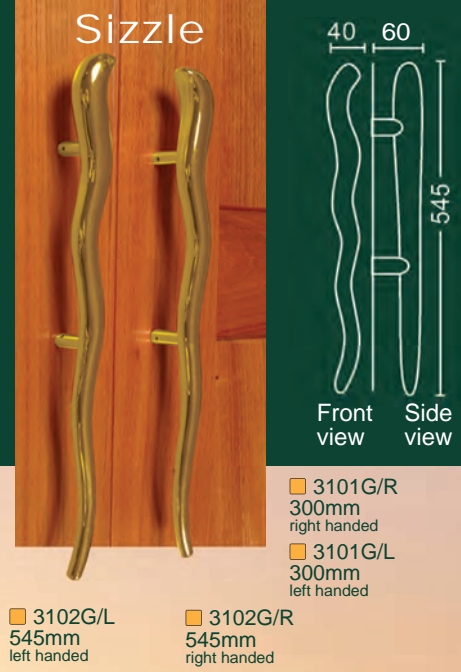

pivot door with custom timber handle

GOLD HANDLES

Timber Connaught

Amman

Koji

Sizzle

see our roller locks selection suitable for use with presentation pull handles.

gold emanates prestige