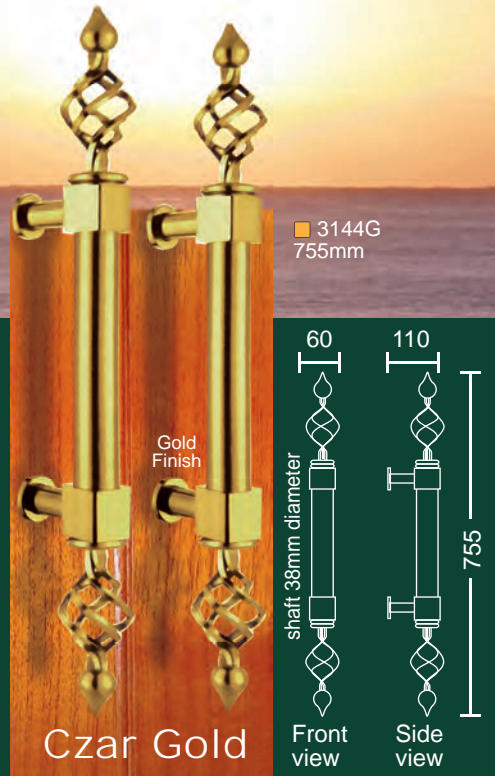

■ 3091BT
timber rope

■ 3133TO
Timber Helio Oak

Got ideas?
We can make almost any timber handle design

Woodworkers custom manufacture timber handles to achieve various architectural effects in red cedar, rosewood, Vic. Ash or other woods on request using computer controlled CNC machining. Custom handles are fabricated for each specific application and can be moulded to an infinite variety of design options. POA

pivot door with custom timber handle

GOLD HANDLES

Timber Connaught

Amman

Koji

Sizzle

see our roller locks selection suitable for use with presentation pull handles.

gold emanates prestige

COPPER + PATINA HANDLES

■ 3006C/L
540mm
left handed
back to back
set only

PVD
Copper
Finish

■ 3006C/R
540mm
right handed
back to back
set only

Front view
Side view

■ 3123C/L
450mm
left handed
back to back
set only