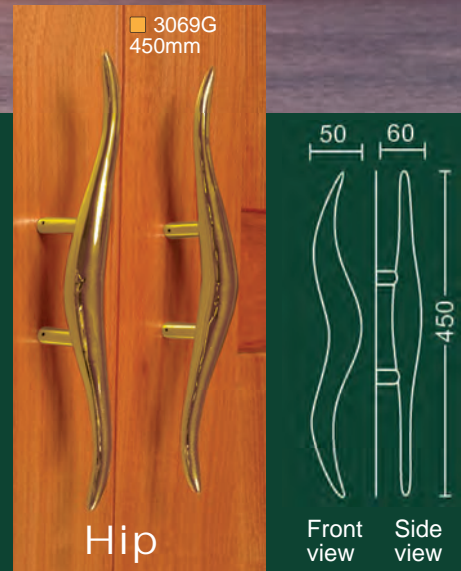

■ 3091BT
timber rope

■ 3133TO
Timber Helio Oak

Got ideas?
We can make almost any timber handle design

Woodworkers custom manufacture timber handles to achieve various architectural effects in red cedar, rosewood, Vic. Ash or other woods on request using computer controlled CNC machining. Custom handles are fabricated for each specific application and can be moulded to an infinite variety of design options. POA

pivot door with custom timber handle

GOLD HANDLES

Timber Connaught

Amman

Koji

Sizzle

see our roller locks selection suitable for use with presentation pull handles.

gold emanates prestige

COPPER + PATINA HANDLES

■ 3006C/L
540mm
left handed
back to back
set only

PVD
Copper
Finish

■ 3006C/R
540mm
right handed
back to back
set only

Front view
Side view

■ 3123C/L
450mm
left handed
back to back
set only