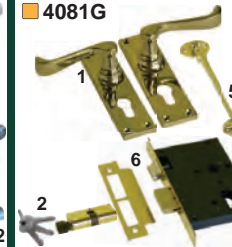

SINGLE KIT - GOLD