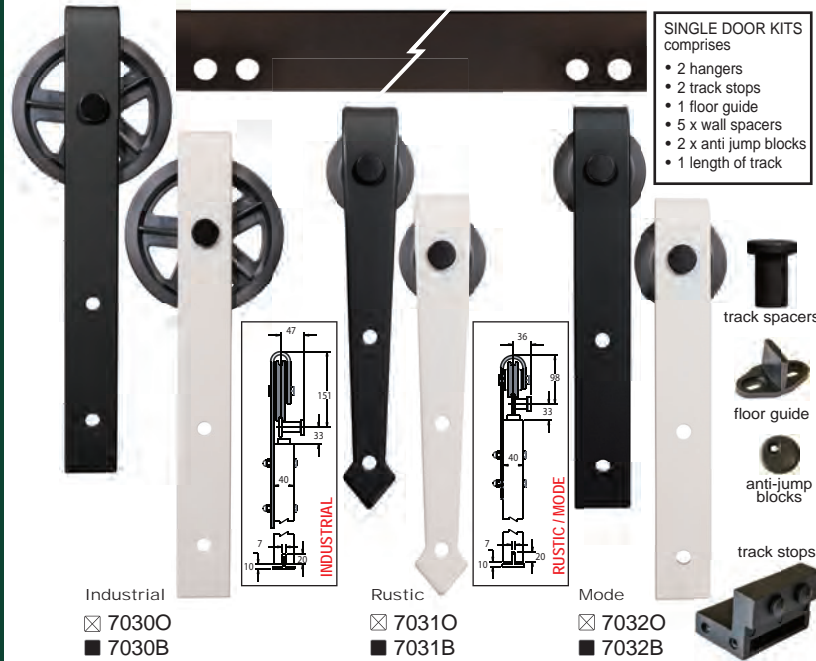

Granada

Front view
Side view

■ 3146S
487mm

Granada on Plate

Front view
Side view

■ 3147S
380mm

see our roller locks selection
suitable for use with
presentation pull handles.

□ 3108SXB
600mm
back to back
set only

Illustration shows Woodworkers stock barn doors

- 7015S
- 7015B see pricelist for other options
- SINGLE DOOR KITS comprises
 - 2 hangers
 - 2 track stops
 - 1 floor guide
 - 1 mounting bracket per 450mm of track
 - 2 end caps
 - 2 floor stops
 - 1 length of track
- 7016S
- 7016B see pricelist for other options
- DOUBLE DOOR KITS comprises
 - 4 hangers
 - 4 track stops
 - 2 floor guides
 - 1 mounting bracket per 450mm of track
 - 2 end caps
 - 2 floor stops
 - 1 length of track

stainless steel kit components

black powdercoat kit components

budget range - 40kg

Suitable for single door operation. Kits sold with 2m long track only. Hanging hardware available in black or off-white. For internal use only on doors 35-45mm thick.

Please note all off white tracks and accessories come with black wheels and fixings standard

barn door accessories

internal bifold range - 40kg

door hardware

woodworkers door lock guide

ROLLER LOCKS

Roller locks restrain a door with a spring mounted roller shaped latch rather than a conventional wedge type latch that requires mechanical retraction. This allows the use of presentation pull handles (as no knob or lever is required) giving a contemporary uncluttered look. Like other locks there is an independent dead bolt to totally lock the door when required. Roller locks are available only with euro cylinder mechanisms and can be used in rebated door or single door applications.