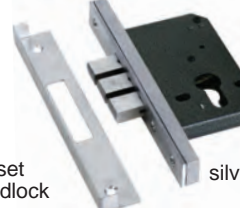

silver

- 2134S 60mm backset rebated deadlock

- 2133G 45mm backset rebated deadlock pictured