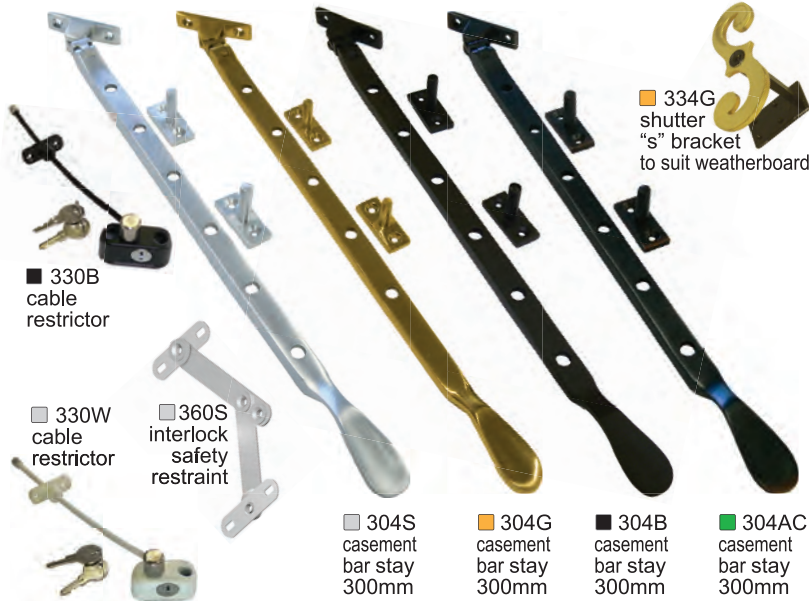

casement + shutter restraints

330B cable restrictor

330W cable restrictor

360S interlock safety restraint

304S casement bar stay 300mm

304G casement bar stay 300mm

304B casement bar stay 300mm

304AC casement bar stay 300mm