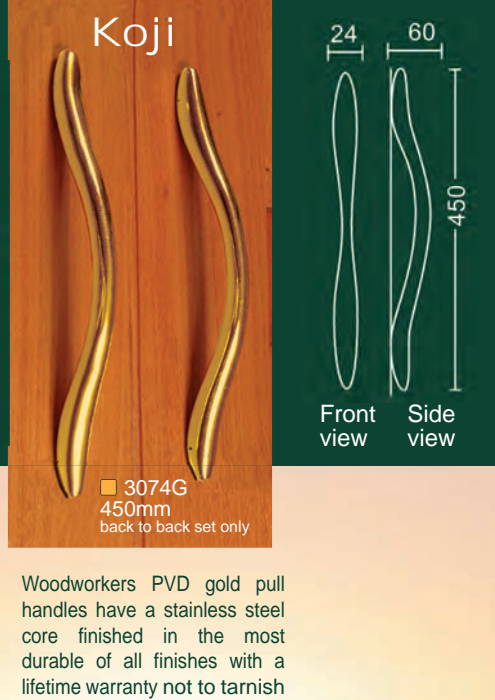

pivot door with custom timber handle

GOLD HANDLES

Timber Connaught

Amman

Koji

Sizzle

see our roller locks selection suitable for use with presentation pull handles.

gold emanates prestige

COPPER + PATINA HANDLES

■ 3006C/L
540mm
left handed
back to back
set only

PVD
Copper
Finish

■ 3006C/R
540mm
right handed
back to back
set only

Front view
Side view

■ 3123C/L
450mm
left handed
back to back
set only